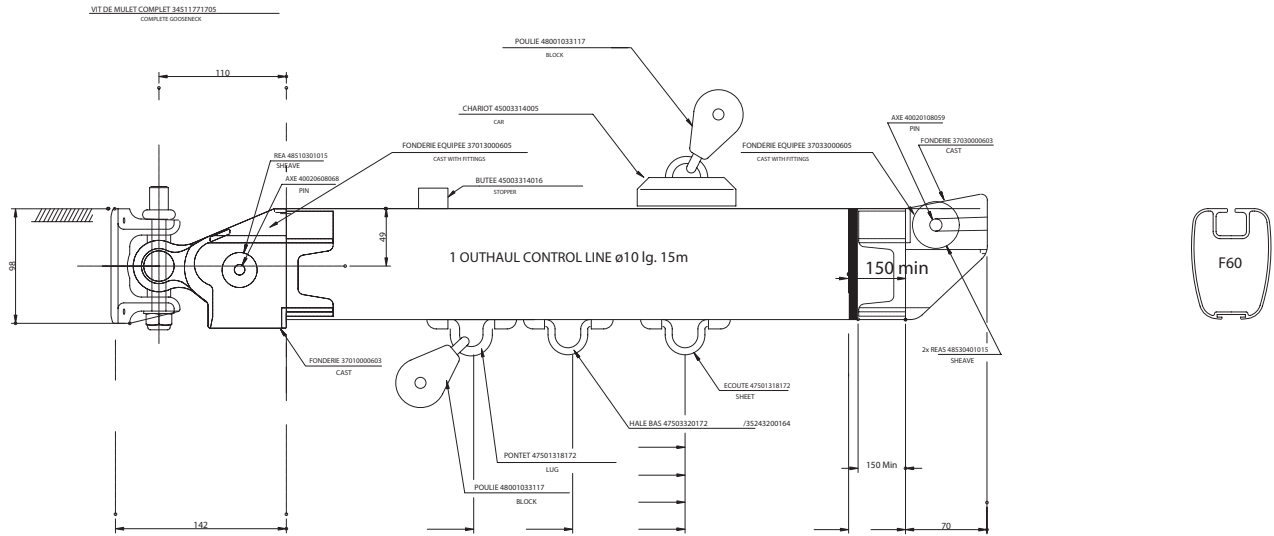

► BOOMS FOR FURLING MASTS

2004

BOOMS FOR FURLING MASTS

BOOM F220 FOR FURLING MAST F560E

BOOM F550 FOR FURLING MAST F560E-F760E-F980E

BOOM F810 FOR FURLING MAST F760E-F980E-F1410E

BOOMS FOR FURLING MASTS

2004

OPTION: - TRACK 45003162270 WITH LEWMAR BALLBEARING CAR 45011052300 & 2 STOPPERS 45011022700
-MOTORIZED OUTHAUL CONTROL

COMPLETE GOOSENECK 3451177685 / 3451177695 (F1410E) / 3451177925 (F1980E)

BOOM F1700 FOR FURLING MAST F760E-F980E-F1410E

OPTION: - TRACK 45003162270 WITH LEWMAR BALLBEARING CAR 45011052300 & 2 STOPPERS 45011022700
-MOTORIZED OUTHAUL CONTROL

COMPLETE GOOSENECK 3451177695 / 3451177925

BOOM F3400 FOR FURLING MAST F1410E-F1980E