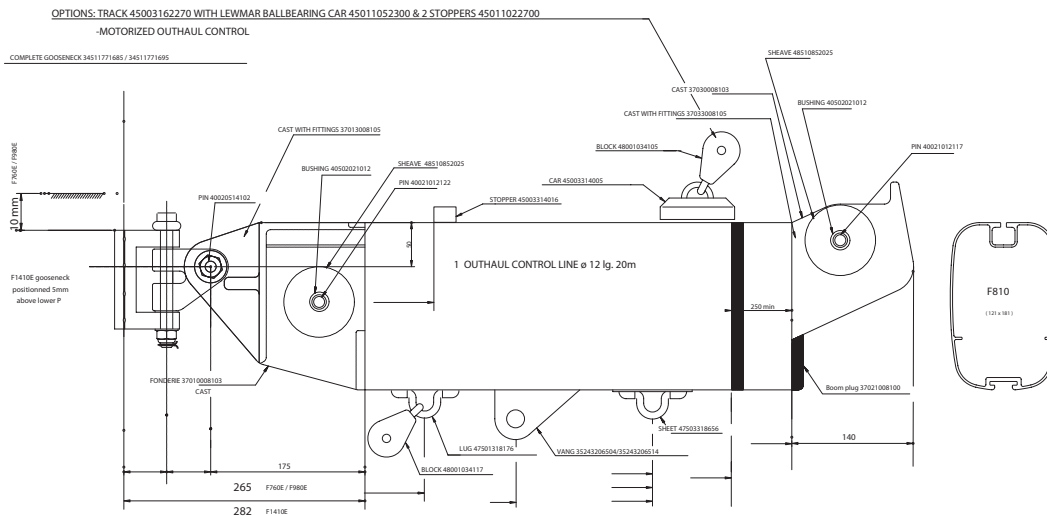

► BOOMS FOR FURLING MASTS

2004

BOOMS FOR FURLING MASTS

BOOM F220 FOR FURLING MAST F560E

BOOM F550 FOR FURLING MAST F560E-F760E-F980E

BOOM F810 FOR FURLING MAST F760E-F980E-F1410E

BOOMS FOR FURLING MASTS

2004

OPTION: - TRACK 45003162270 WITH LEWMAR BALLBEARING CAR 45011052300 & 2 STOPPERS 45011022700
-MOTORIZED OUTHAUL CONTROL

COMPLETE GOOSENECK 3451177685 / 3451177695 (F1410E) / 3451177925 (F1980E)

BOOM F1700 FOR FURLING MAST F760E-F980E-F1410E

OPTION: - TRACK 45003162270 WITH LEWMAR BALLBEARING CAR 45011052300 & 2 STOPPERS 45011022700
-MOTORIZED OUTHAUL CONTROL

COMPLETE GOOSENECK 3451177695 / 3451177925

BOOM F3400 FOR FURLING MAST F1410E-F1980E