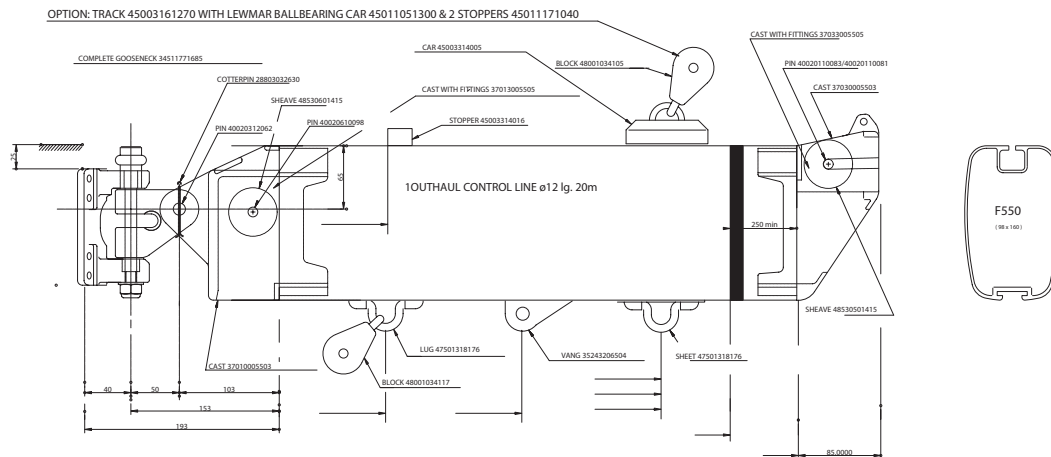

► BOOMS FOR FURLING MASTS

2004

BOOMS FOR FURLING MASTS

BOOM F220 FOR FURLING MAST F560E

BOOM F550 FOR FURLING MAST F560E-F760E-F980E

BOOM F810 FOR FURLING MAST F760E-F980E-F1410E

BOOMS FOR FURLING MASTS

2004

OPTION: - TRACK 45003162270 WITH LEWMAR BALLBEARING CAR 45011052300 & 2 STOPPERS 45011022700
-MOTORIZED OUTHAUL CONTROL

COMPLETE GOOSENECK 3451177685 / 3451177695 (F1410E) / 3451177925 (F1980E)

BOOM F1700 FOR FURLING MAST F760E-F980E-F1410E

OPTION: - TRACK 45003162270 WITH LEWMAR BALLBEARING CAR 45011052300 & 2 STOPPERS 45011022700
-MOTORIZED OUTHAUL CONTROL

COMPLETE GOOSENECK 3451177695 / 3451177925

BOOM F3400 FOR FURLING MAST F1410E-F1980E