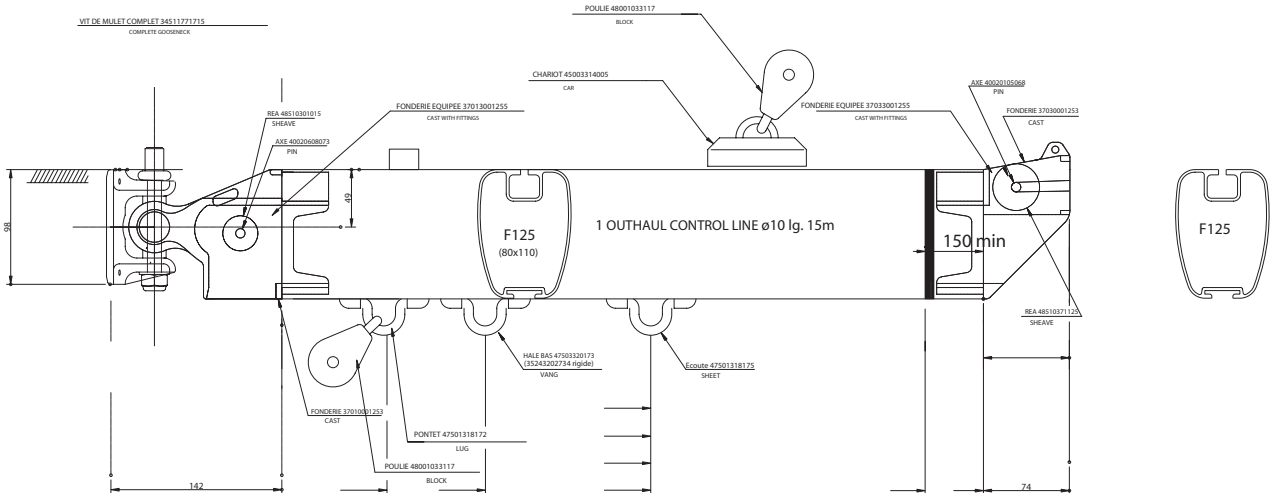

► BOOMS FOR FURLING MASTS

2004

BOOMS FOR FURLING MASTS

BOOM F220 FOR FURLING MAST F560E

BOOM F550 FOR FURLING MAST F560E-F760E-F980E

BOOM F810 FOR FURLING MAST F760E-F980E-F1410E

BOOMS FOR FURLING MASTS

2004

OPTION: - TRACK 45003162270 WITH LEWMAR BALLBEARING CAR 45011052300 & 2 STOPPERS 45011022700
-MOTORIZED OUTHAUL CONTROL

COMPLETE GOOSENECK 3451177685 / 3451177695 (F1410E) / 3451177925 (F1980E)

BOOM F1700 FOR FURLING MAST F760E-F980E-F1410E

OPTION: - TRACK 45003162270 WITH LEWMAR BALLBEARING CAR 45011052300 & 2 STOPPERS 45011022700
-MOTORIZED OUTHAUL CONTROL

COMPLETE GOOSENECK 3451177695 / 3451177925

BOOM F3400 FOR FURLING MAST F1410E-F1980E