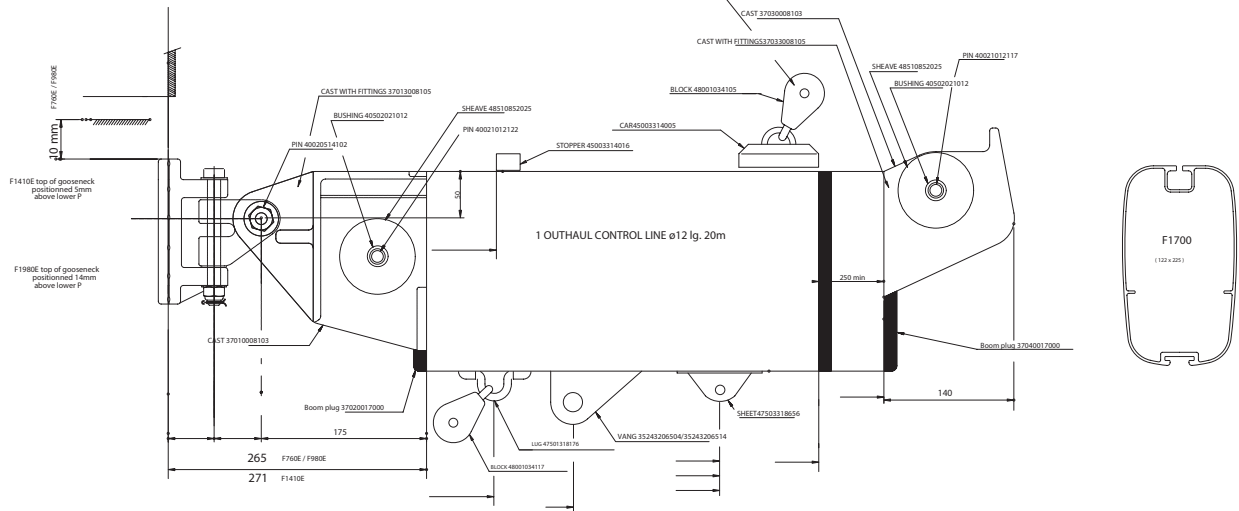

BOOMS FOR FURLING MASTS

2004

OPTION: - TRACK 45003162270 WITH LEWMAR BALLBEARING CAR 45011052300 & 2 STOPPERS 45011022700
-MOTORIZED OUTHAUL CONTROL

BOOM F1700 FOR FURLING MAST F760E-F980E-F1410E