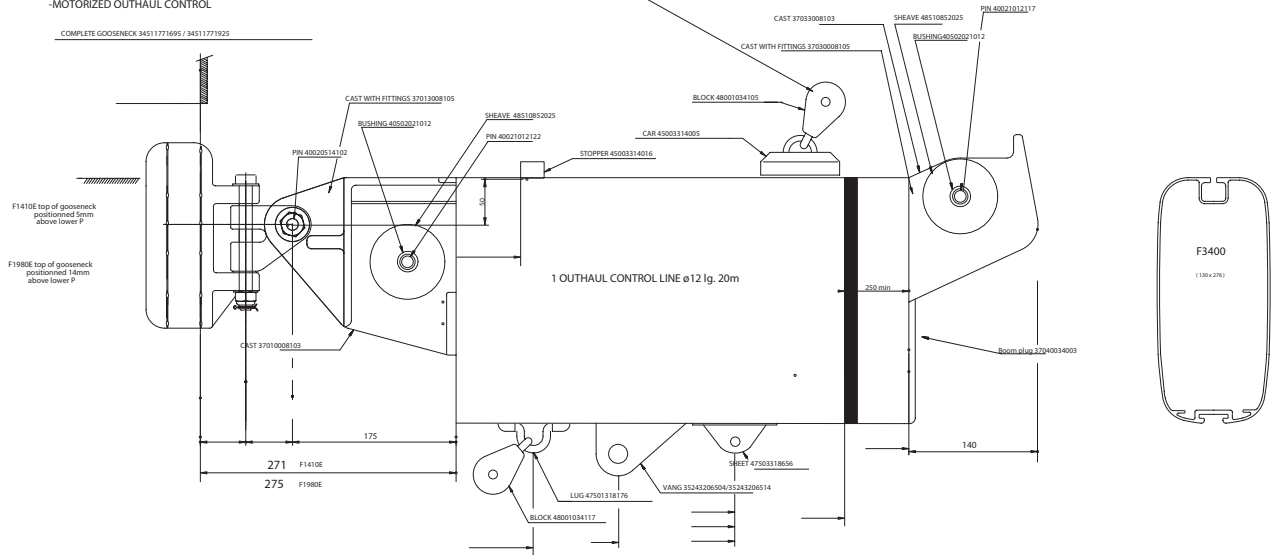

OPTION: - TRACK 45003162270 WITH LEWMAR BALLBEARING CAR 45011052300 & 2 STOPPERS 45011022700
-MOTORIZED OUTHAUL CONTROL

COMPLETE GOOSENECK 3451177695 / 3451177925

BOOM F3400 FOR FURLING MAST F1410E-F1980E