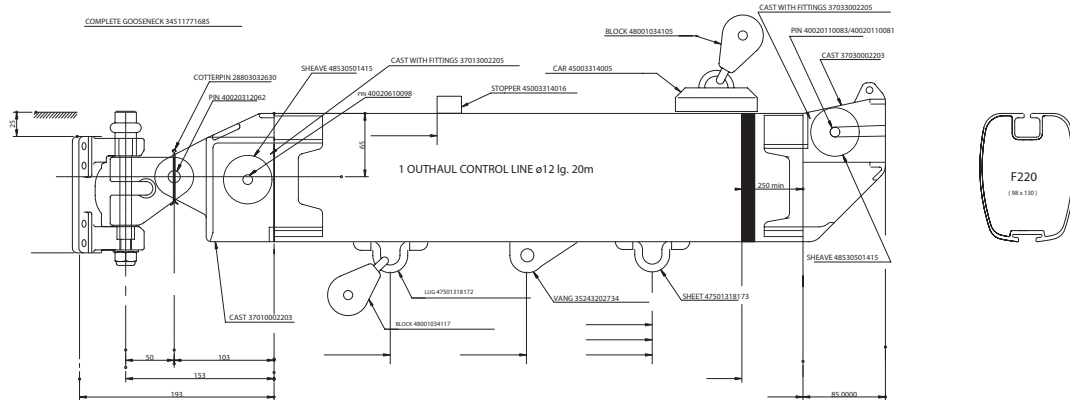

► BOOMS FOR FURLING MASTS

2004

BOOMS FOR FURLING MASTS

BOOM F220 FOR FURLING MAST F560E

BOOM F550 FOR FURLING MAST F560E-F760E-F980E

BOOM F810 FOR FURLING MAST F760E-F980E-F1410E

BOOMS FOR FURLING MASTS

2004

OPTION: - TRACK 45003162270 WITH LEWMAR BALLBEARING CAR 45011052300 & 2 STOPPERS 45011022700
-MOTORIZED OUTHAUL CONTROL

COMPLETE GOOSENECK 3451177685 / 3451177695 (F1410E) / 3451177925 (F1980E)

BOOM F1700 FOR FURLING MAST F760E-F980E-F1410E

OPTION: - TRACK 45003162270 WITH LEWMAR BALLBEARING CAR 45011052300 & 2 STOPPERS 45011022700
-MOTORIZED OUTHAUL CONTROL

COMPLETE GOOSENECK 3451177695 / 3451177925

BOOM F3400 FOR FURLING MAST F1410E-F1980E