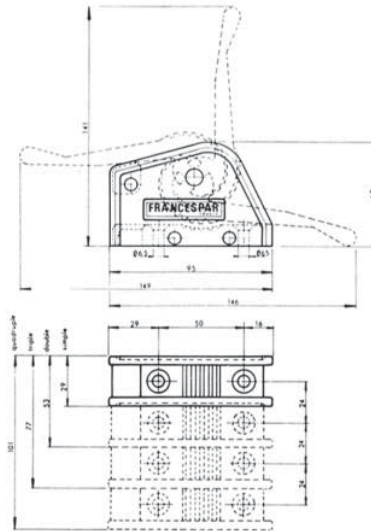

► VERTICAL HALYARD STOPPERS

Junior range

simple
40701524001

double
40701524002

triple
40701524003

40701524002

Major range

Height 62 mm.

Vertical

simple
40701525001

double
40701525002

triple
40701525003

quadruple
40701525004

Fitted in front of a winch, these stoppers can block ropes of maxi \varnothing 16 mm.

40701525003

► FOOT BLOCKS WITH JAMMER

Senior range

Breaking down load 2 400 kg
(with special sheaves on request).

Single : 30 mm.
Double : 55 mm.

Halyard passage
maxi \varnothing 16 mm.

48012411065 Single foot block with jammer.

48012412065 Double foot block with jammer.

48510601915 Sheave \varnothing 60 x 19.

Major range

Halyard passage
 \varnothing 14 mm.

48012011060

Single foot
block
major with
jammer.

48012411060 Major jammer with screw.

48510601915 Sheave \varnothing 60 x 19.