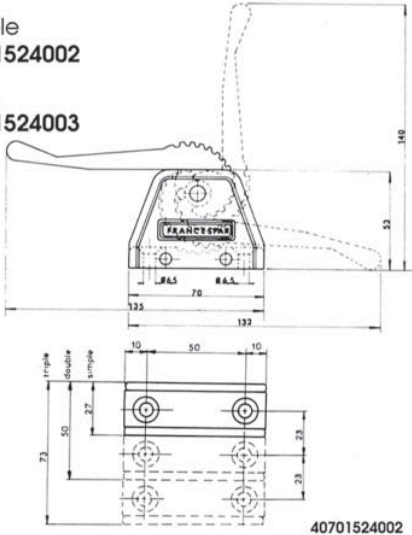

► VERTICAL HALYARD STOPPERS

Junior range

simple
40701524001

double
40701524002

triple
40701524003

40701524002

Major range

Height 62 mm.

Vertical

simple
40701525001

double
40701525002

triple
40701525003

quadruple
40701525004

Fitted in front of a winch, these stoppers can block ropes of maxi \varnothing 16 mm.

40701525003

► FOOT BLOCKS WITH JAMMER

Senior range

Breaking down load 2 400 kg
(with special sheaves on request).

Single : 30 mm.
Double : 55 mm.

Halyard passage
maxi \varnothing 16 mm.

48012411065 Single foot block with jammer.

48012412065 Double foot block with jammer.

48510601915 Sheave \varnothing 60 x 19.

Major range

Halyard passage
 \varnothing 14 mm.

48012011060

Single foot
block
major with
jammer.

48012411060 Major jammer with screw.

48510601915 Sheave \varnothing 60 x 19.