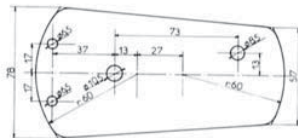

Vertical

simple
40701525001

double
40701525002

triple
40701525003

quadruple
40701525004

Fitted in front of a winch, these stoppers can block ropes of maxi \varnothing 16 mm.

40701525003

► FOOT BLOCKS WITH JAMMER

Senior range

Breaking down load 2 400 kg
(with special sheaves on request).

Single : 30 mm.
Double : 55 mm.

Halyard passage
maxi \varnothing 16 mm.

48012411065 Single foot block with jammer.

48012412065 Double foot block with jammer.

48510601915 Sheave \varnothing 60 x 19.

Major range

Halyard passage
 \varnothing 14 mm.

48012011060

Single foot
block
major with
jammer.

48012411060 Major jammer with screw.

48510601915 Sheave \varnothing 60 x 19.