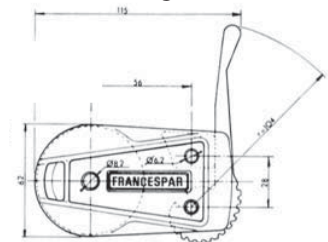

Vertical

simple
40701525001

double
40701525002

triple
40701525003

quadruple
40701525004

Fitted in front of a winch, these stoppers can block ropes of maxi \varnothing 16 mm.

40701525003

► FOOT BLOCKS WITH JAMMER

Senior range

Breaking down load 2 400 kg
(with special sheaves on request).

Single : 30 mm.
Double : 55 mm.

Halyard passage
maxi \varnothing 16 mm.

48012411065 Single foot block with jammer.

48012412065 Double foot block with jammer.

48510601915 Sheave \varnothing 60 x 19.

Major range

Halyard passage
 \varnothing 14 mm.

48012011060

Single foot
block
major with
jammer.

48012411060 Major jammer with screw.

48510601915 Sheave \varnothing 60 x 19.